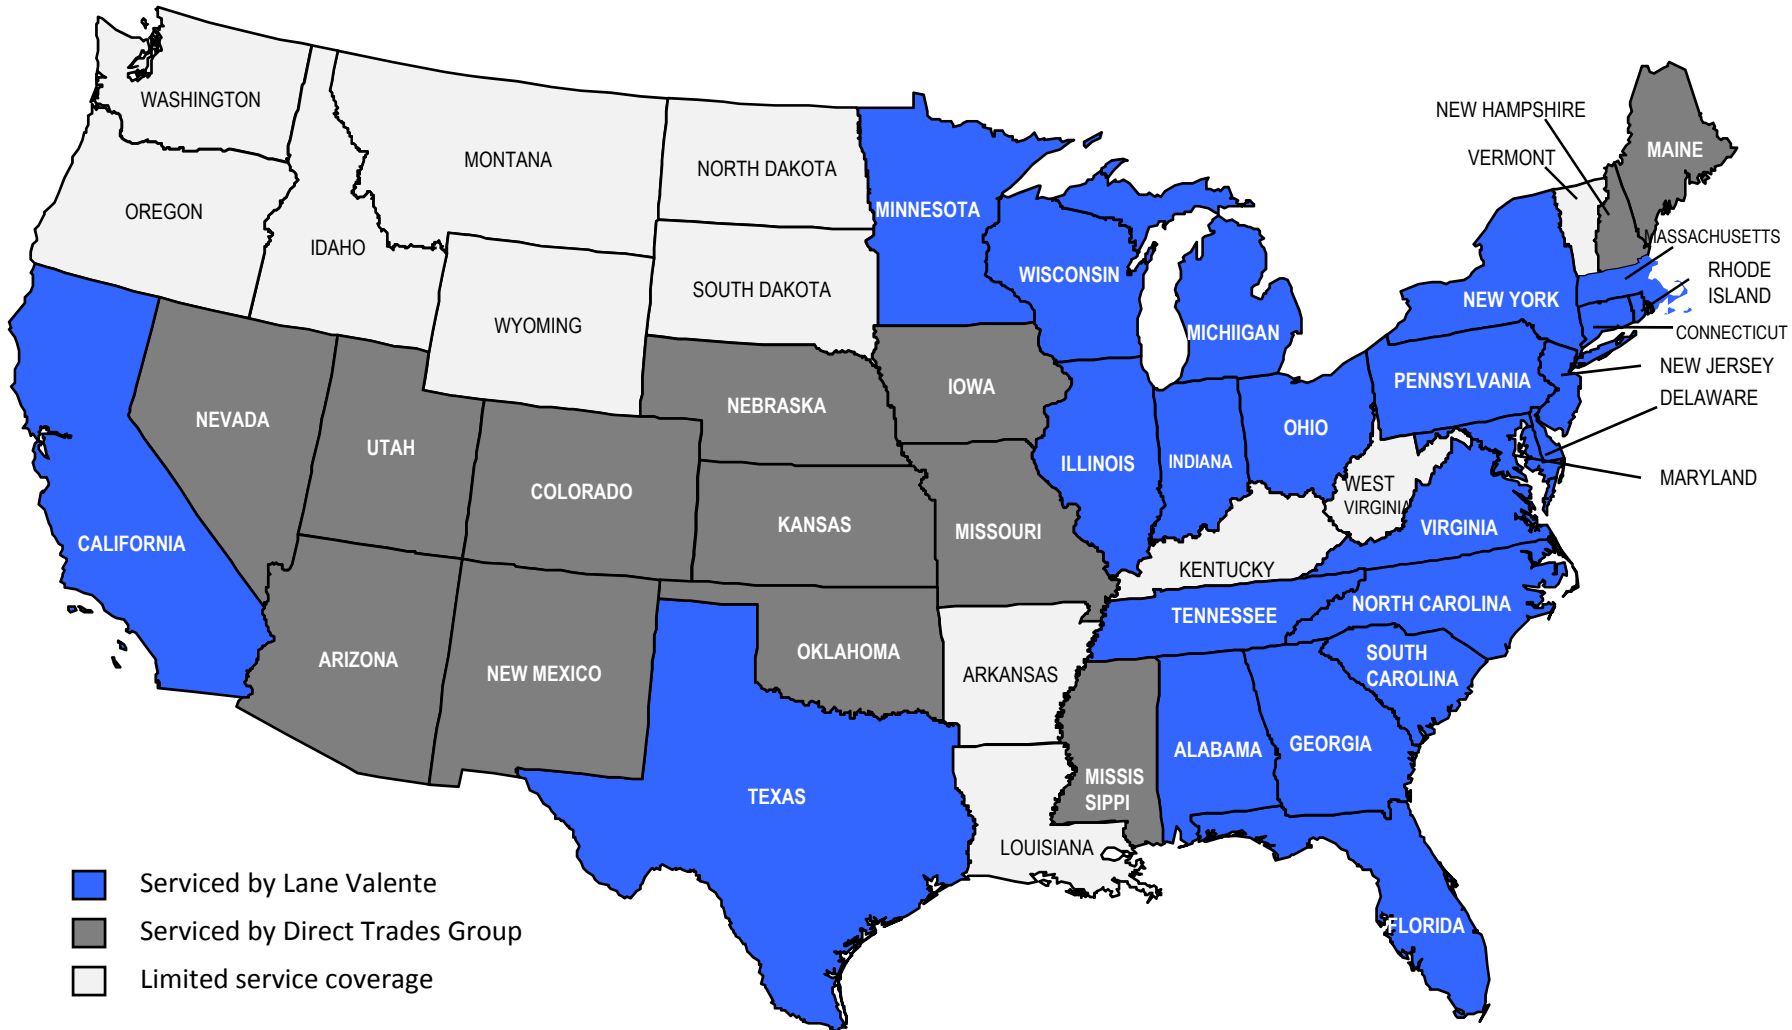

General Maintenance Service Delivery | 2009

-  Serviced by Lane Valente
-  Serviced by Direct Trades Group
-  Limited service coverage

866.225.5584 option #2
lanevalente.com