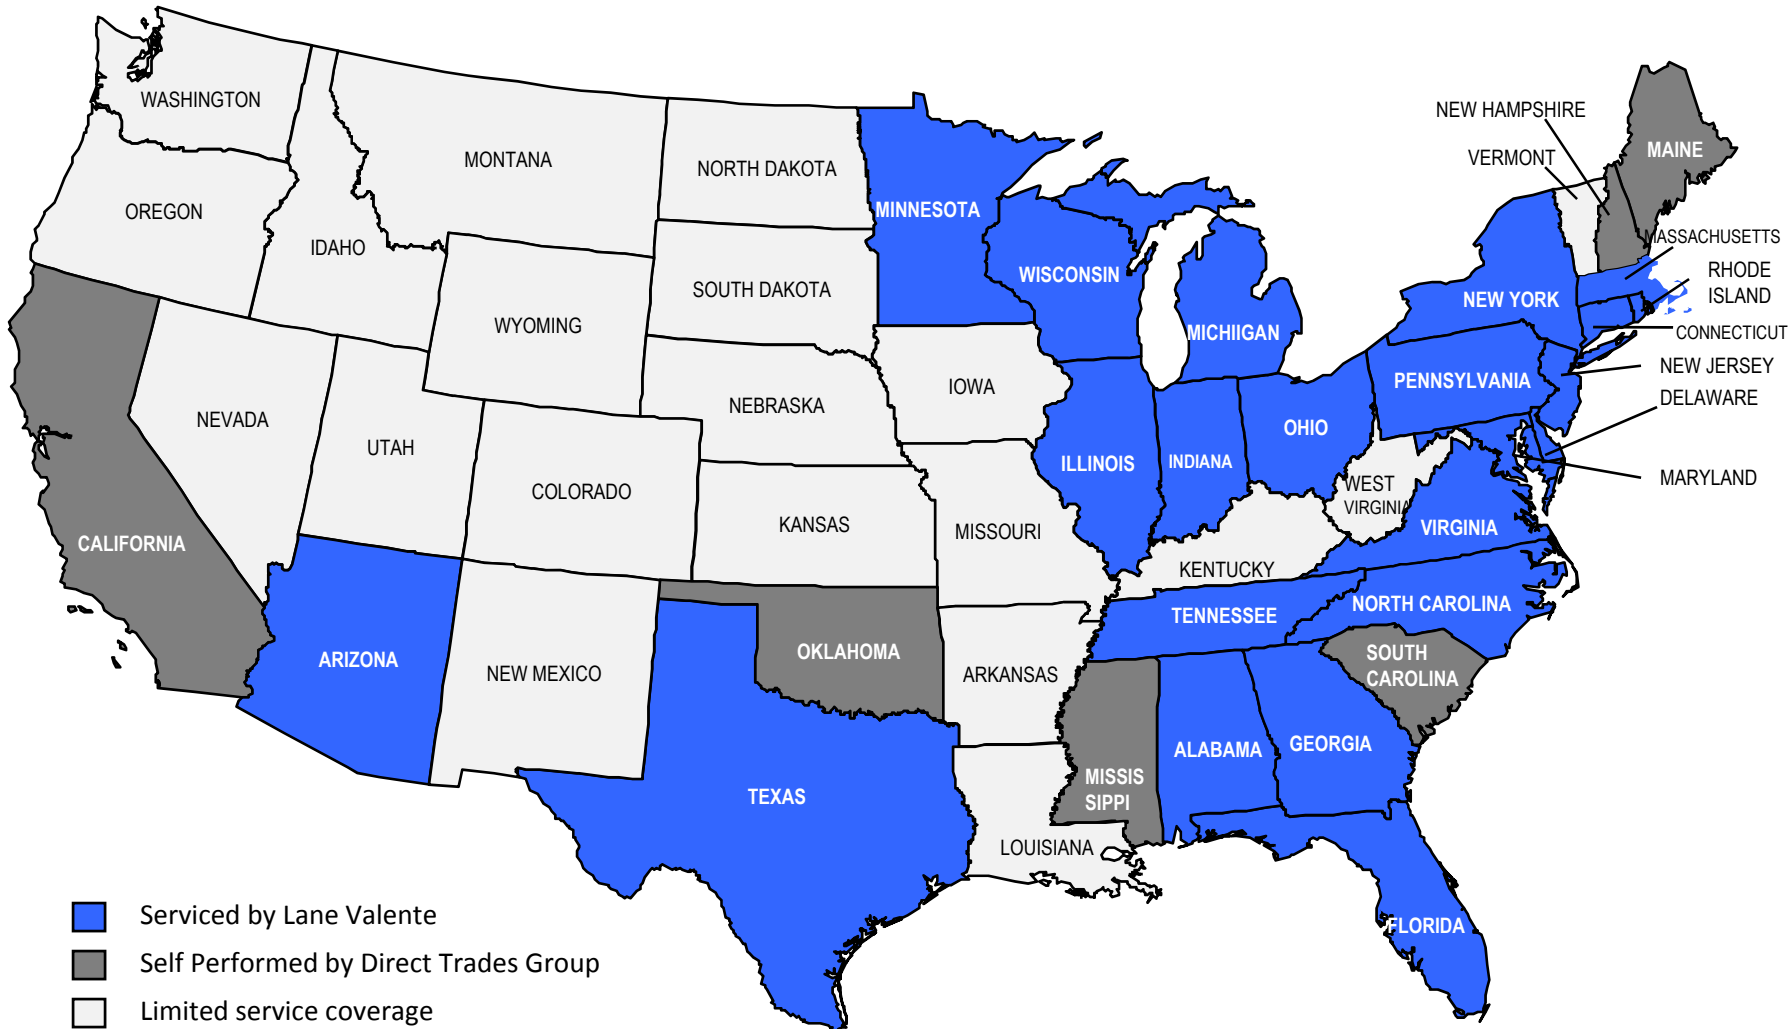

Lighting Maintenance Service Delivery | 2009

-  Served by Lane Valente
-  Self Performed by Direct Trades Group
-  Limited service coverage

866.225.5584 option #2
lanevalente.com